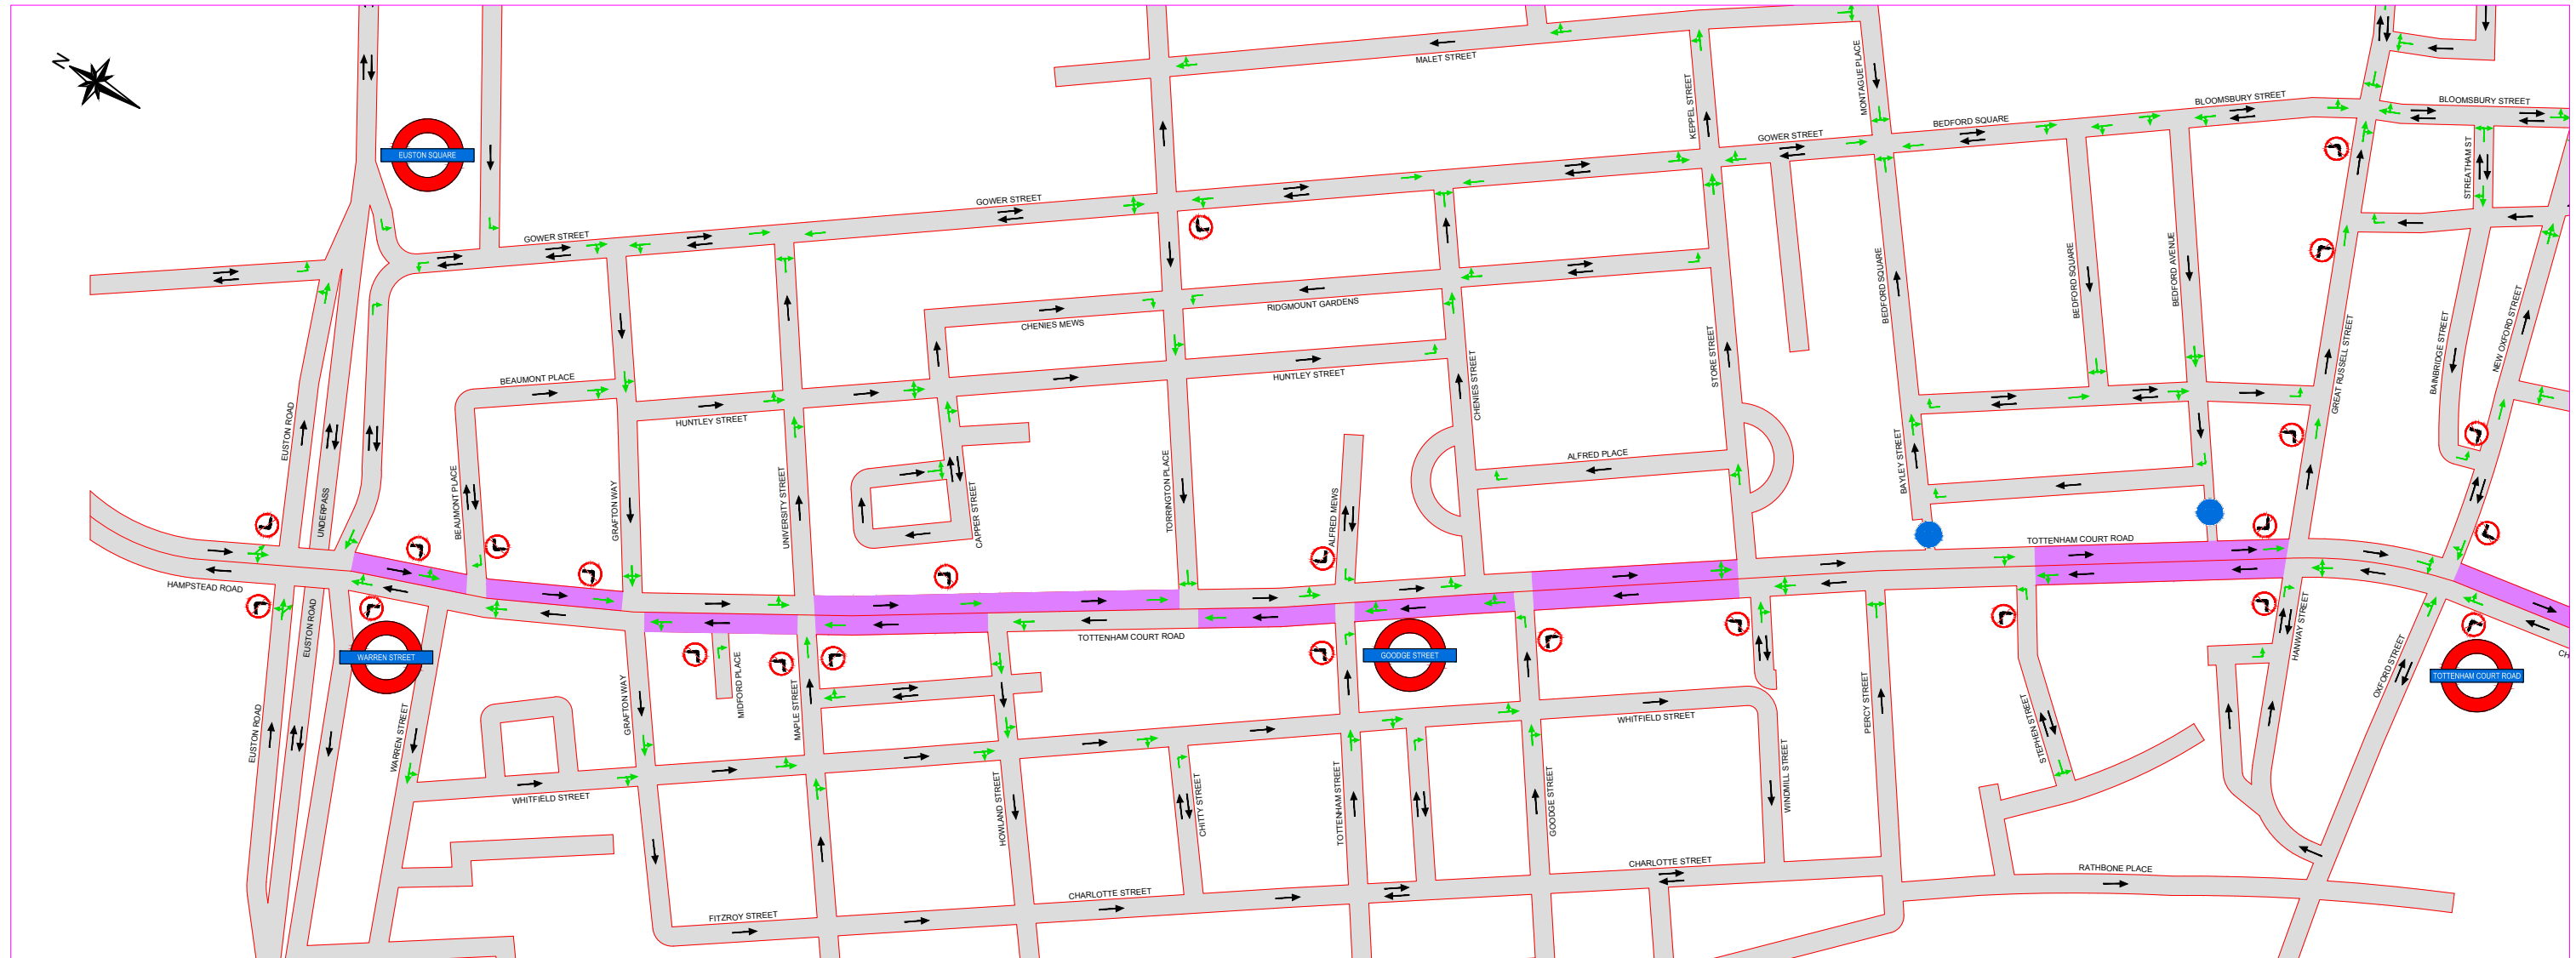

# West End Project Tottenham Court Road Traffic Movements From Easter 2020

-  AREA RESTRICTED TO BUSES AND CYCLISTS ONLY  
MON - SAT FROM 8am - 7pm
-  Direction of traffic
-  Permitted movements at junctions.
-  Access for cycles only

**NOTE:**

- Emergency vehicles on blue lights may travel unrestricted as required.
- In the event there is a discrepancy from this plan and what is on site, traffic signs, signals and road markings should be followed.